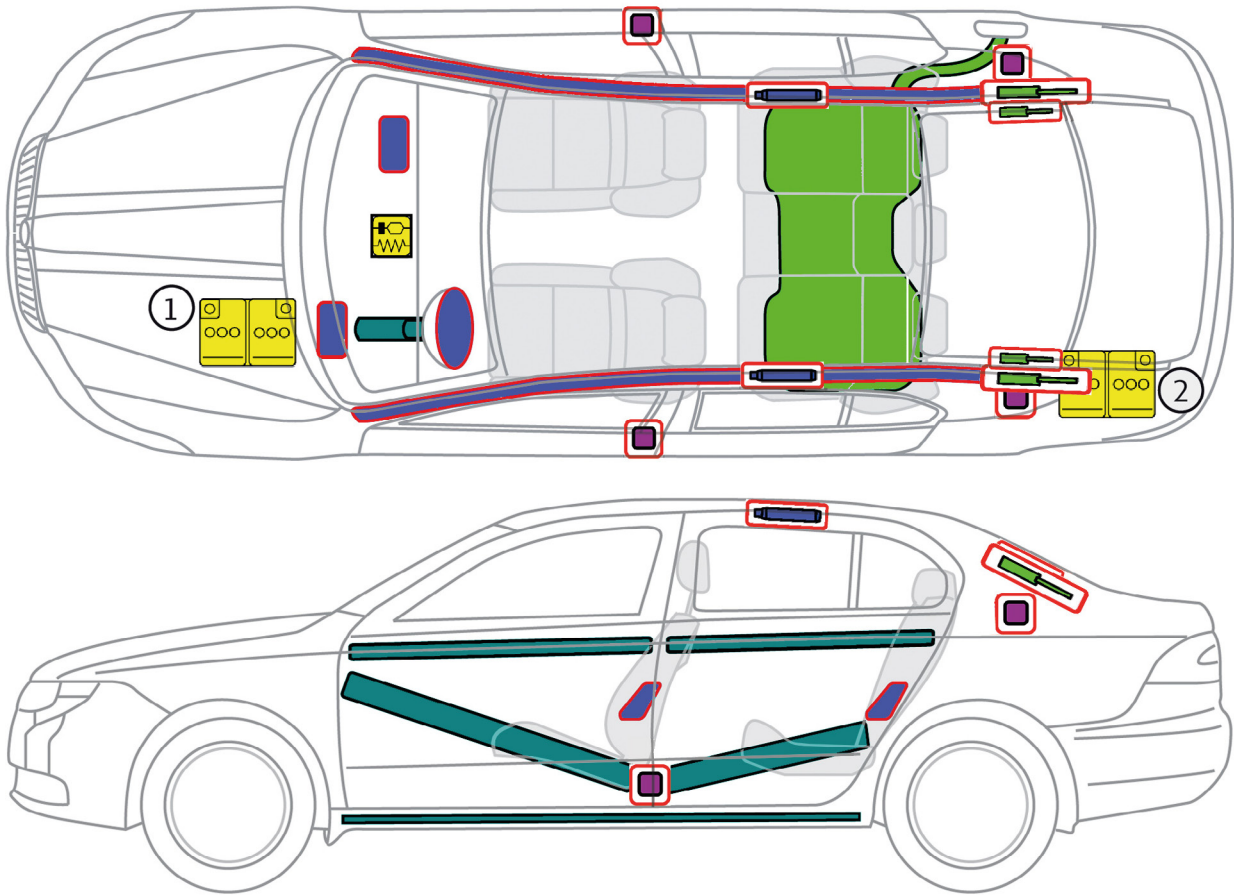

ŠKODA Superb II (2008 - 2015)

- ① All vehicles except engine 3.6 ltr./191 kW
- ② All vehicles with engine 3.6 ltr./191 kW

Legend

	Airbag		High strength zone		SRS control unit
	Battery low voltage		Stored gas inflator		Gas strut / Preloaded spring
	Fuel tank		Seat belt pretensioner		