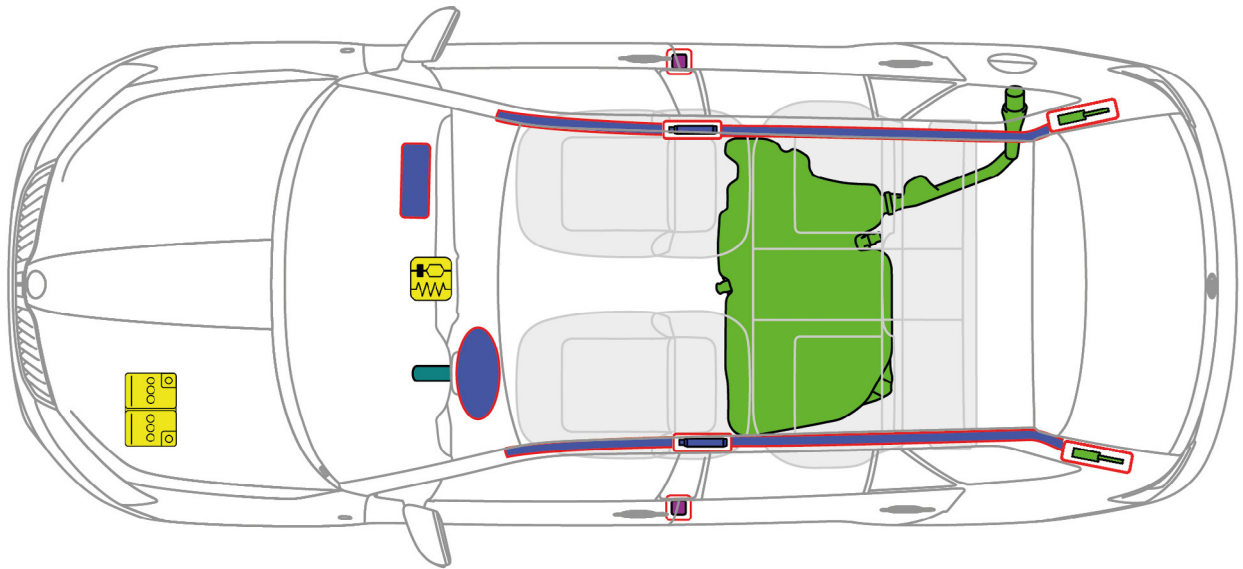

ŠKODA Fabia Combi III (from 2014)

Legend

	Airbag		High strength zone		SRS control unit
	Battery low voltage		Stored gas inflator		Gas strut / Preloaded spring
	Fuel tank		Seat belt pretensioner		