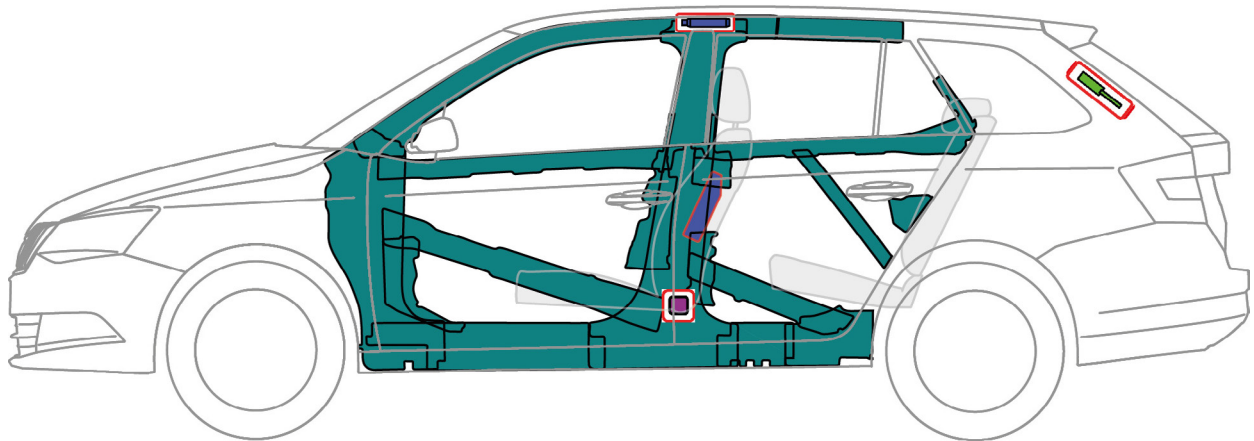

ŠKODA Fabia Combi III (from 2014)

Legend

	Airbag		High strength zone		SRS control unit
	Battery low voltage		Stored gas inflator		Gas strut / Preloaded spring
	Fuel tank		Seat belt pretensioner		