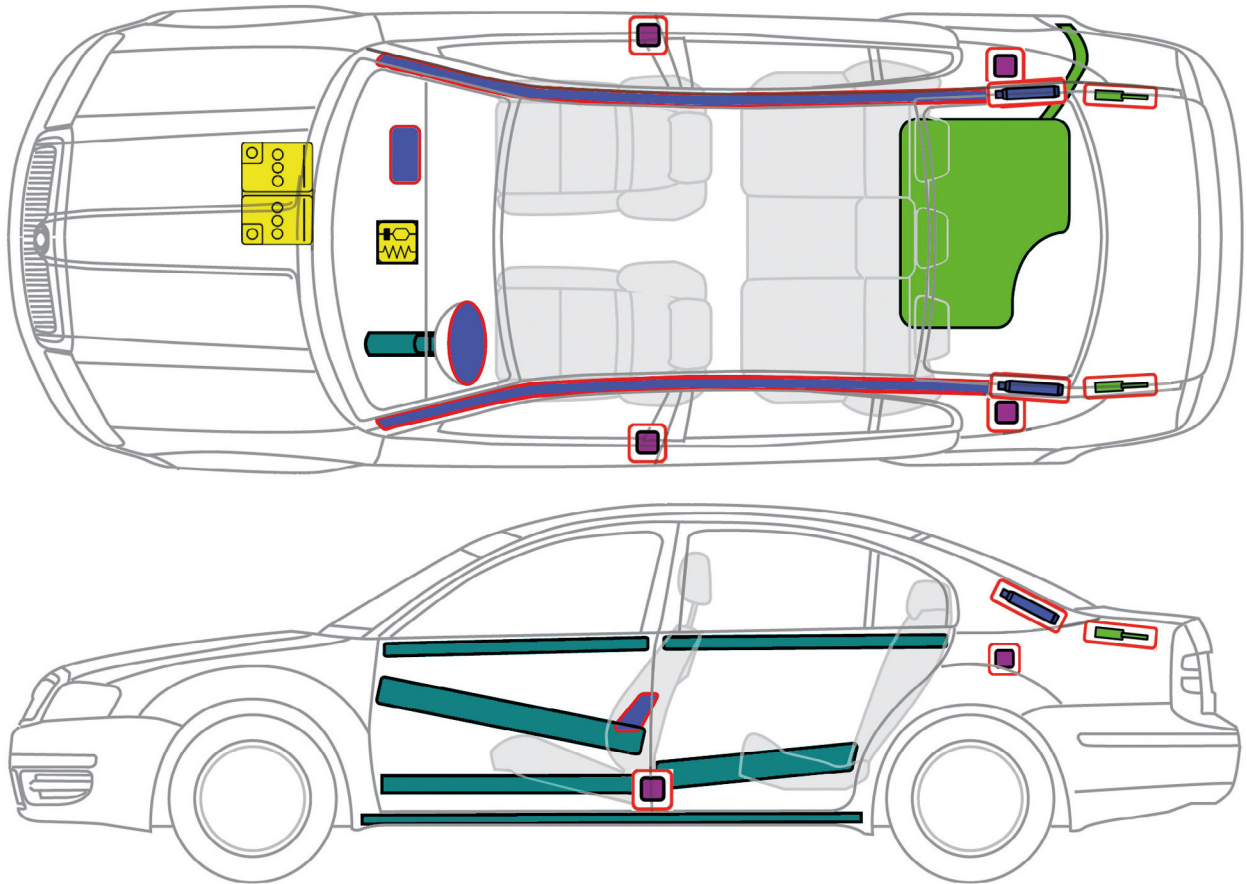

ŠKODA Superb I (2001 - 2008)

Legend

	Airbag		High strength zone		SRS control unit
	Battery low voltage		Stored gas inflator		Gas strut / Preloaded spring
	Fuel tank		Seat belt pretensioner		